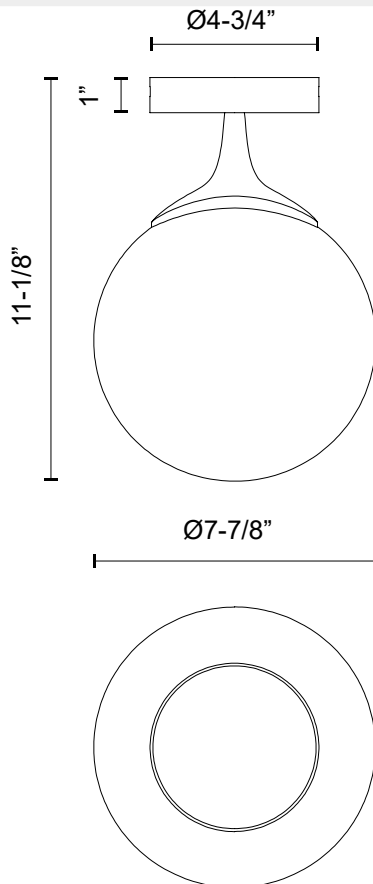

alora mood

P. 1.855.855.8926

CANADA: 19054 28TH Avenue Surrey - BC V3Z 6M3

USA: 3035 E. Lone Mountain Rd - Las Vegas, NV, 89081

NOUVEAU FM505108

FIXTURE DIMENSIONS	D7-7/8" x H11-1/8"
LAMP TYPE	E26
MAX WATTAGE	40W
BULB QTY	1
BULBS INCLUDED	No
VOLTAGE	120V
GLASS DETAILS	Opal Glass
MATERIAL	Glass; Steel;
LOCATION	Dry
CANOPY DIMENSIONS	D4-3/4" x H1"
BRAND	Alora Mood

[D - Diameter, L - Length, W - Width, H - Height, E - Extension]

AVAILABLE FINISHES:

*For complete warranty terms, please visit: www.aloralighting.com/warranty

WWW.ALORAMOOD.COM